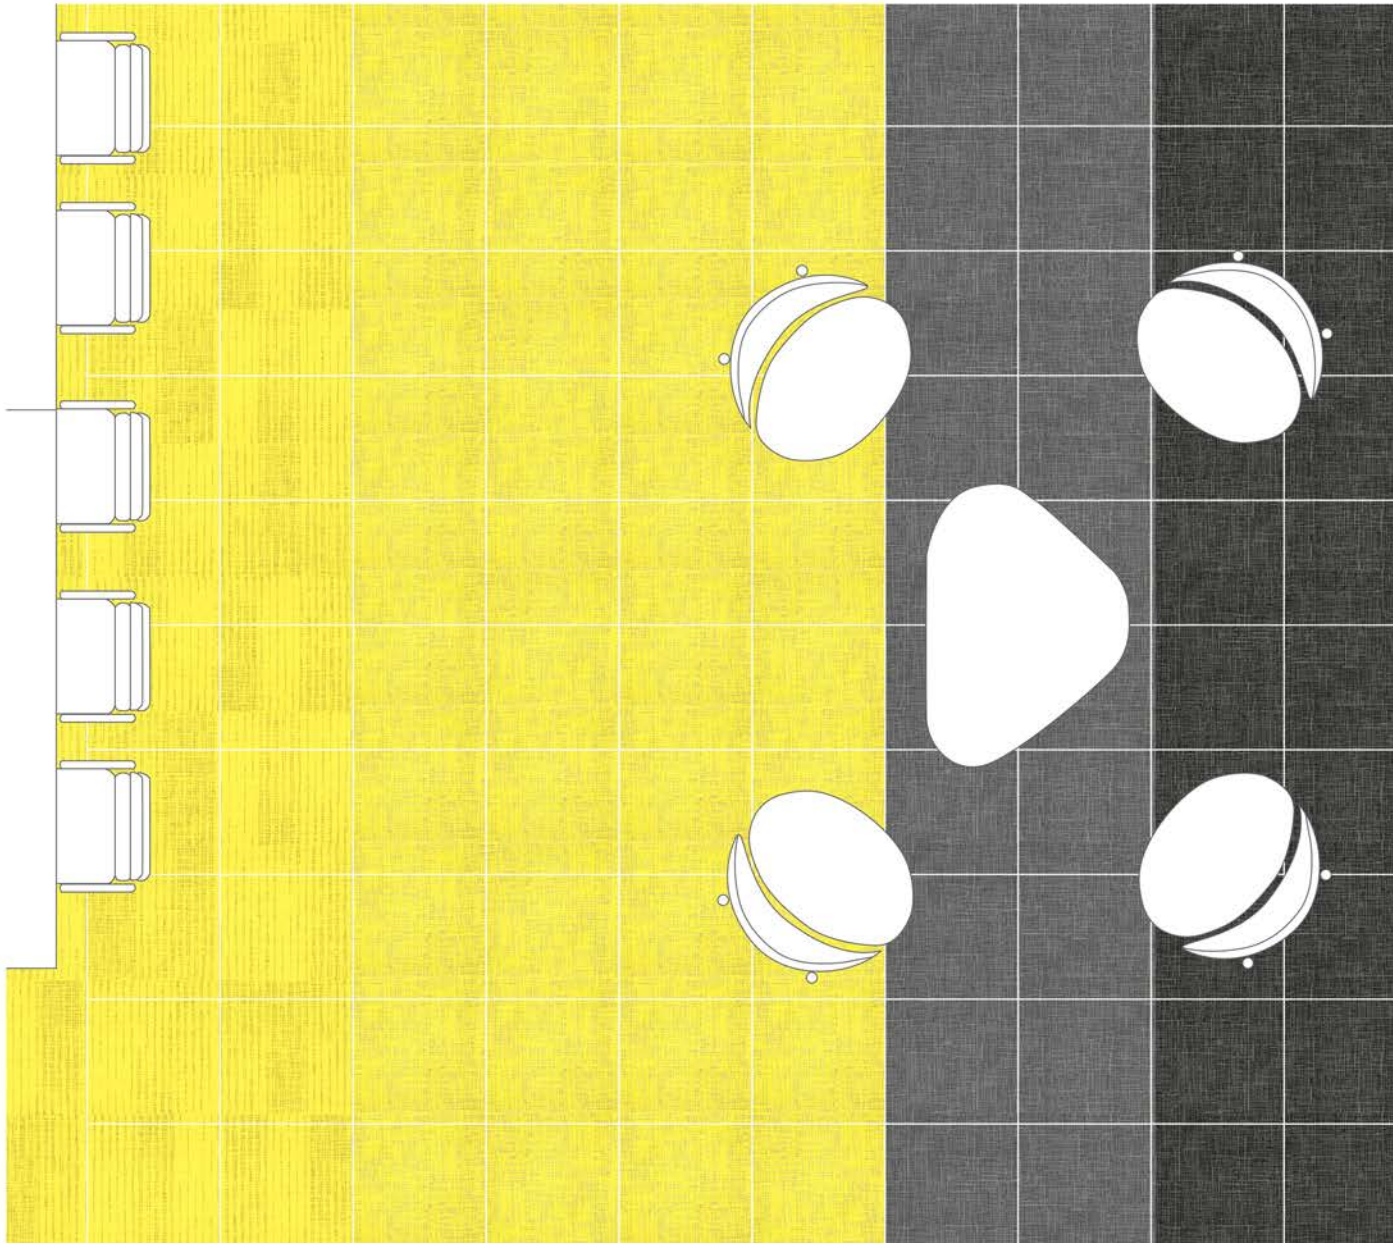

MOMENTUM - FIGMENT & MYTHOLOGY

Installation Concept

MYT105 TALE

FIG105 TALE

FIG153 PARABLE

FIG13 OPTICAL