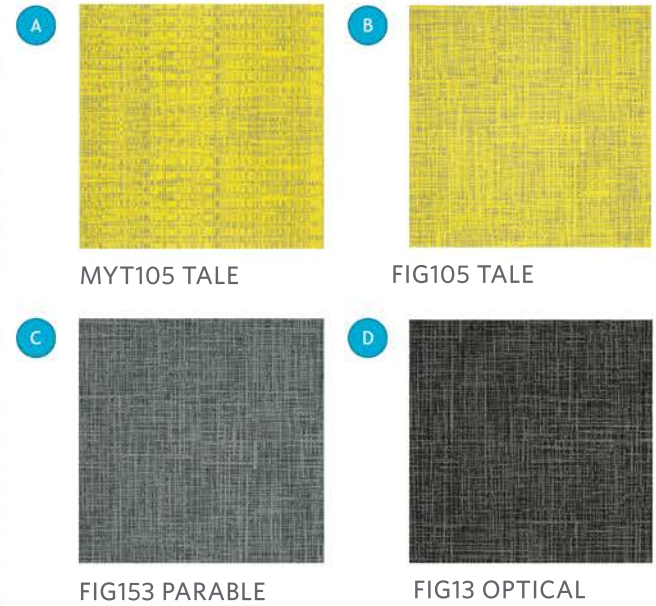

MOMENTUM - FIGMENT & MYTHOLOGY

Installation Concept

MYT105 TALE

FIG105 TALE

FIG153 PARABLE

FIG13 OPTICAL